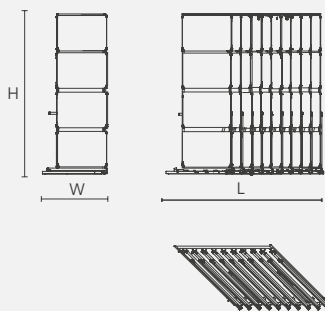

PROJECTS DIPLAYS

Konar rack

10PANELS 1 SIDE. 10 PANELES 1 CARA

PIECES SIZE. TAMAÑO PIEZAS (mm)
2800max. x 1200max. customized. personalizable.

Piece size (mm)	Dimensions (LxWxH)	n° Pieces (Panel)
600 x 1200	2663 x 1103 x 2701	4
1200 x 1200	2663 x 1103 x 2701	2

* Image

White Anthracite

ral 7044

Black