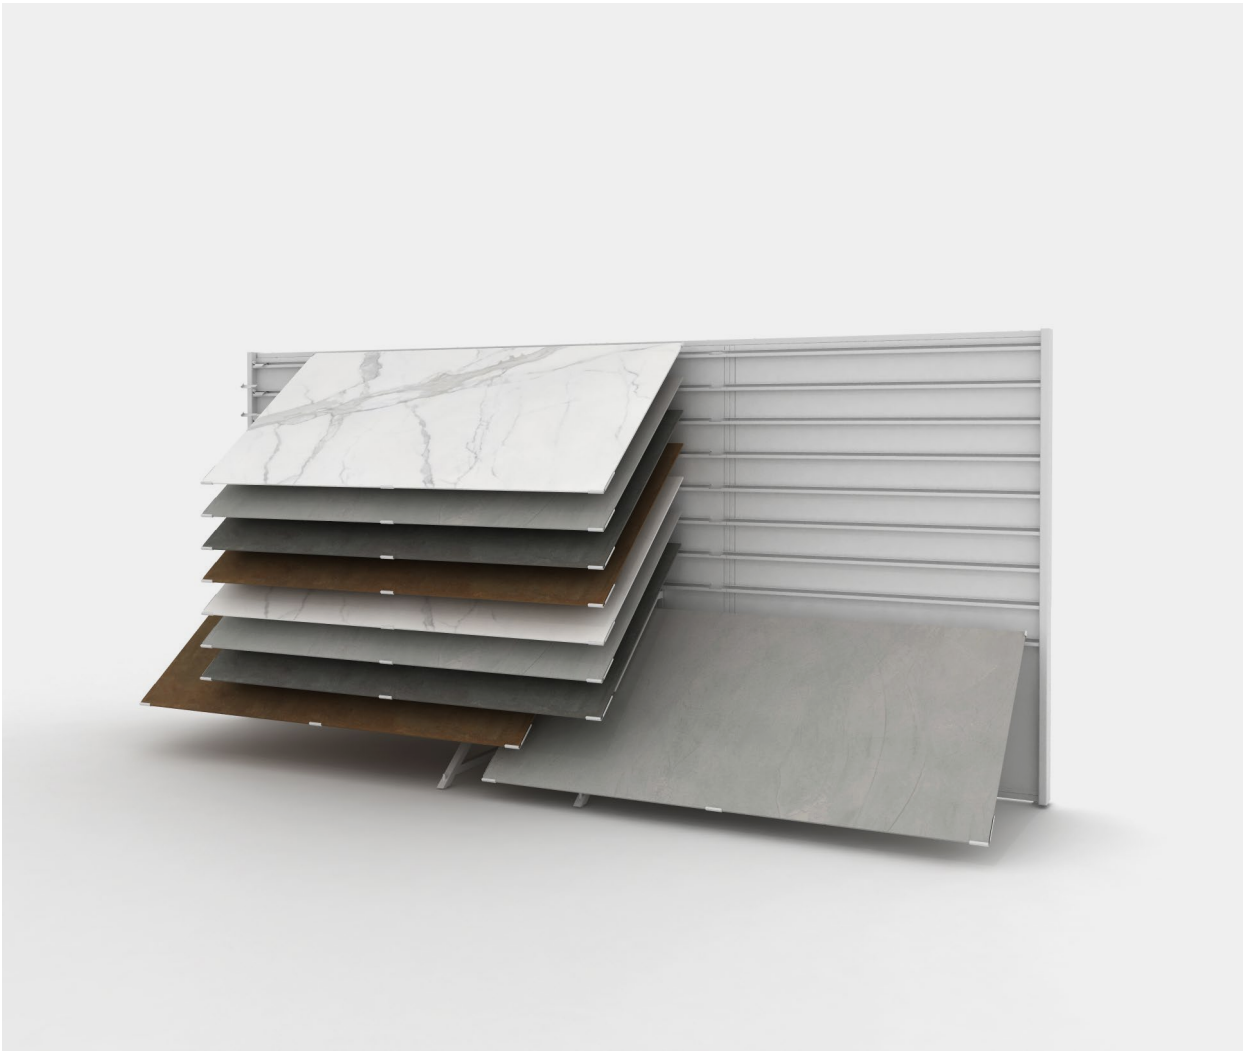

BIG SLAB DISPLAY

# Aris

9 PANELS. 9 PANELES

PIECES SIZE. TAMAÑO PIEZAS (mm)  
2400x1200

Panels size (mm)	Dimensions (LxWxH)	Packaging (LxWxH)	Weight (kg)
2400x1200	4800x1165x2245	2538x1306x1794	-

White Iron Anthracite Black