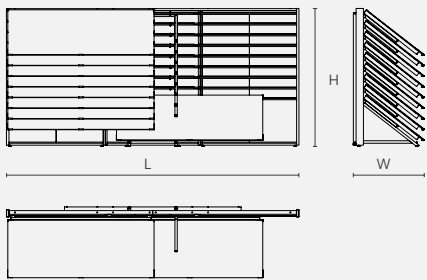

BIG SLAB DISPLAY

# Aris

9 PANELS. 9 PANELES

PIECES SIZE. TAMAÑO PIEZAS (mm)  
2400x1200

Panels size (mm)	Dimensions (LxWxH)	Packaging (LxWxH)	Weight (kg)
2400x1200	4800x1165x2245	2538x1306x1794	-

White Iron Anthracite Black