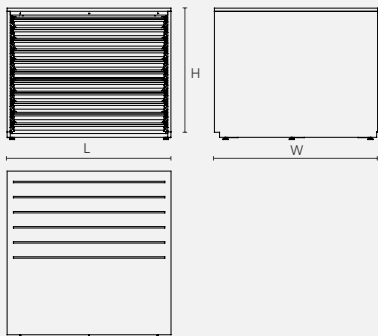

BIG SLAB DISPLAY

Cajonera técnica

11 TRAYS. 11 CAJONERAS

PIECES SIZE. TAMAÑO PIEZAS (mm)
1200x1200.

Panels size (mm)	Dimensions (LxWxH)	Packaging (LxWxH)	Weight (kg)
1200x1000	1306x1300x1046	-	-