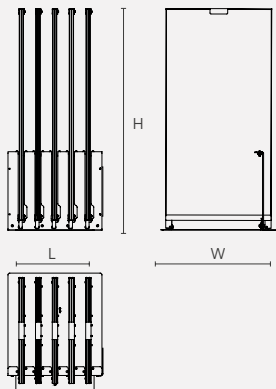

PROMOTIONAL DISPLAYS

Essence

5 PANELS | 2 FACES. 5 PANELES | 2 CARAS

PIECES SIZE. TAMAÑO PIEZAS (mm)
1800x800 Customized

Piece size (mm)	Dimensions (LxWxH)	Packaging (LxWxH)	Weight (kg)
600x1200	535x582x1256	999x597x212	-
1000x1000	535x982x1056	-	-
800x800	535x782x856	-	-
800x1800	535x782x1856	-	-
1200x1200	535x1182x1456	-	-
750x1500	535x732x1756	-	-