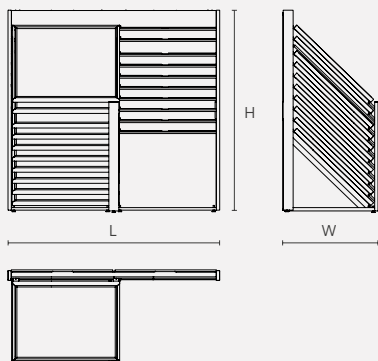

PROJECT DISPLAYS

Genova

10 PANELS. 10 PANELES

PANEL SIZE. TAMAÑO PANEL (mm)
1220x1220 | 1020x1020

Panels size (mm)	Dimensions (LxWxH)	Packaging (LxWxH)	Weight (kg)
1220x1220	2542x1164x2491	-	-
1020x1020	2142x995x2400	-	-