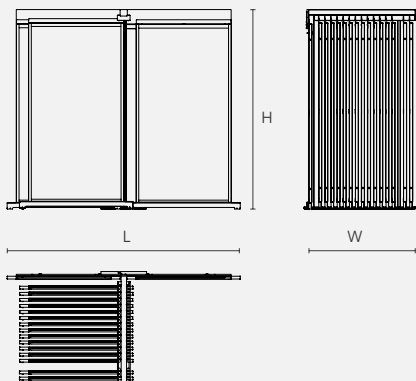

PROJECT DISPLAYS

Lacus

15+2 PANELS. 15+2 PANELES

PANEL SIZE. TAMAÑO PANEL (mm)

2400x1205 | 2090x1205 | 2010x1005 | 1925x1005

Panels size (mm)	Dimensions (LxWxH)	Packaging (LxWxH)	Weight (kg)
2400x1205	2954x1191x2661	-	-
2090x1205	2954x1191x2351	-	-
2010x1005	2554x1191x2271	-	-
1925x1005	2554x1191x2186	2248x947x1413	-