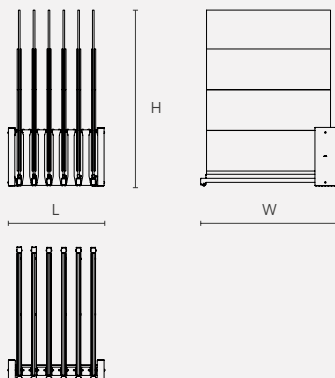

PROMOTIONAL DISPLAYS

Lamine kera

6 PANELS | 2 FACES. 6 PANELES | 2 CARAS

PANEL SIZE. TAMAÑO PANEL (mm)

1600x1200 Customized. Personalizable

Panels size (mm)	Dimensions (LxWxH)	Packaging (LxWxH)	Weight (kg)
1650x1200*	936x1315x1726	1380x757x306	-