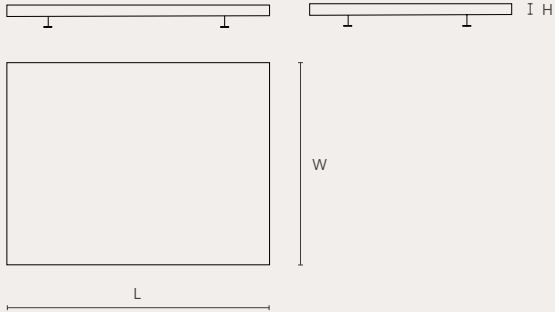

Dimensions (LxWxH)

500/750/1000/1200/1300 x 78 x 2250

MODULAR WALL SYSTEM

frame reinforcement 2 sides - E

Dimensions (LxWxH)

500/750/1000/1200/1300 x 78 x 2250

MODULAR WALL SYSTEM

slotted wall F

Dimensions (LxWxH)

500/750/1000/1200/1300 x 59/78 x 2250

stage G

MODULAR WALL SYSTEM

Dimensions (LxWxH)

500/750/1000/1200/1300x1000/1000 x 100

skirting H

MODULAR WALL SYSTEM

Dimensions (LxWxH)

ml x ml x 100

sides I

MODULAR WALL SYSTEM

Dimensions (LxWxH)

140/90 x 30 x 2250

MODULAR WALL SYSTEM

image panel J

Dimensions (LxWxH)

1082x1077x2017

1925x1005 panel

White

Iron

Anthracite

Black