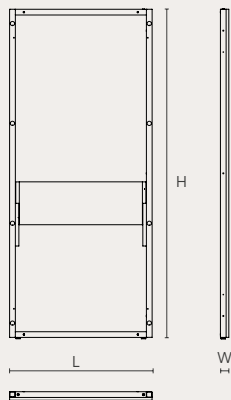

K. lacquered panel

L. standard setting

Juntions frames A

MODULAR WALL SYSTEM

Dimensions (LxWxH)

60/80x40x2250

Frame one side B

MODULAR WALL SYSTEM

Dimensions (LxWxH)

500/750/1000/1200/1300 x 59 x 2250

frame reinforcement 1 side - C

MODULAR WALL SYSTEM

Dimensions (LxWxH)

500/750/1000/1200/1300 x 59 x 2250

MODULAR WALL SYSTEM

frame two sides D

Dimensions (LxWxH)

500/750/1000/1200/1300 x 78 x 2250

MODULAR WALL SYSTEM

frame reinforcement 2 sides - E

Dimensions (LxWxH)

500/750/1000/1200/1300 x 78 x 2250

MODULAR WALL SYSTEM

slotted wall F

Dimensions (LxWxH)

1082x1077x2017

1925x1005 panel

White

Iron

Anthracite

Black