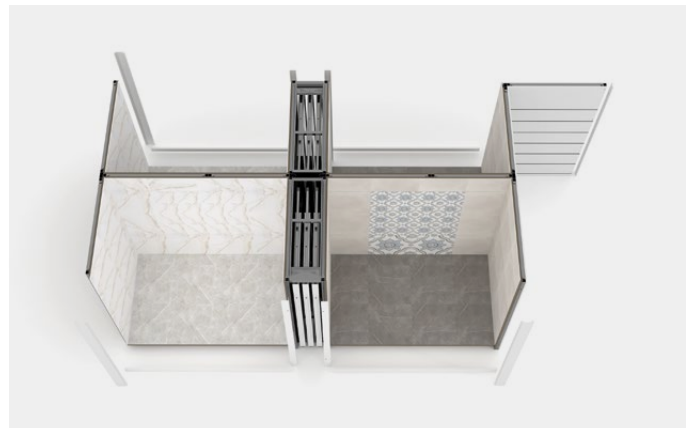

MEKANO

Mekano

MEKANO

Mekano

① frames

A. junctions frames

B. frame 1 side

C. frame reinforcement

MEKANO

Mekano

② panels

D. frame 2 sides

E. frame reinforcement

F. slotted wall

MEKANO

Mekano

Dimensions (LxWxH)

1082x1077x2017

1925x1005 panel

White

Iron

Anthracite

Black