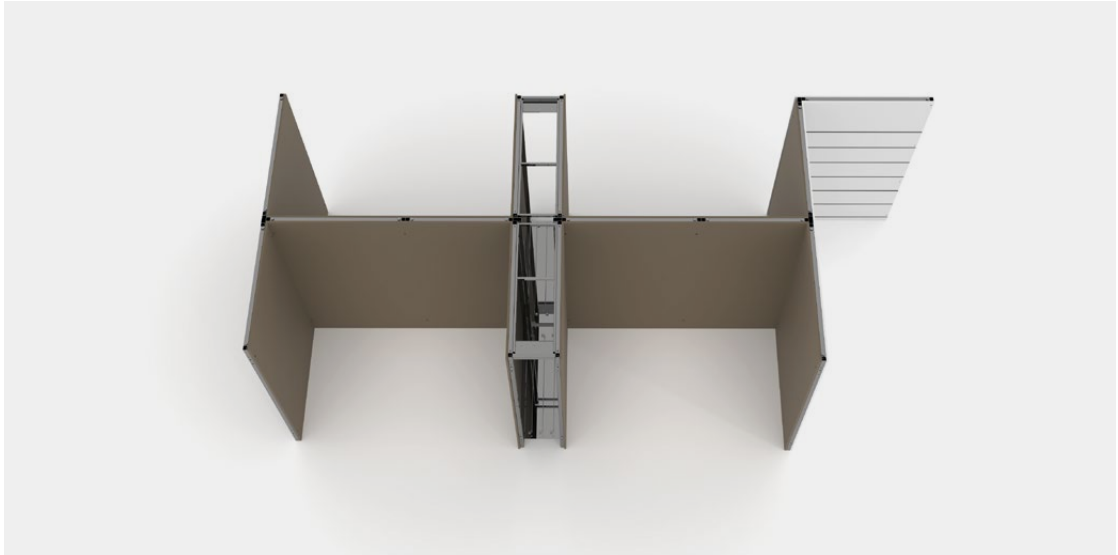

MEKANO

Mekano

MEKANO

Mekano

① frames

A. junctions frames

B. frame 1 side

C. frame reinforcement

MEKANO

Mekano

② panels

D. frame 2 sides

E. frame reinforcement

F. slotted wall

MEKANO

Mekano

K. lacquered panel

L. standard setting

Juntions frames A

MODULAR WALL SYSTEM

Dimensions (LxWxH)

60/80x40x2250

Frame one side B

MODULAR WALL SYSTEM

Dimensions (LxWxH)

1082x1077x2017

1925x1005 panel

White

Iron

Anthracite

Black