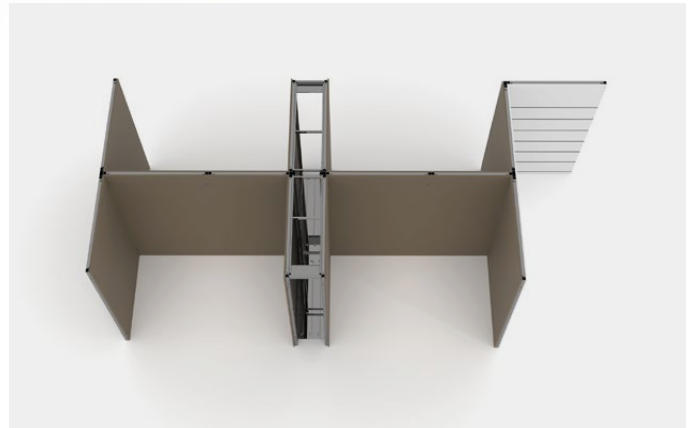

MEKANO

Mekano

MEKANO

Mekano

① frames

A. junctions frames

B. frame 1 side

C. frame reinforcement

MEKANO

Mekano

② panels

D. frame 2 sides

E. frame reinforcement

F. slotted wall

MEKANO

Mekano

K. lacquered panel

L. standard setting

Juntions frames A

MODULAR WALL SYSTEM

Dimensions (LxWxH)

60/80x40x2250

Frame one side B

MODULAR WALL SYSTEM

Dimensions (LxWxH)

1082x1077x2017

1925x1005 panel

White

Iron

Anthracite

Black