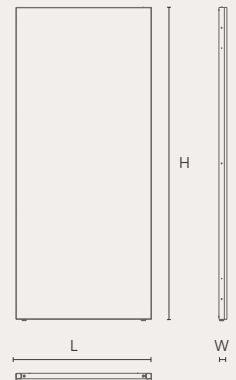

Dimensions (LxWxH)

ml x ml x 100

sides I

MODULAR WALL SYSTEM

Dimensions (LxWxH)

140/90 x 30 x 2250

MODULAR WALL SYSTEM

image panel J

Dimensions (LxWxH)

500/750/1000/1200/1300 x 59/78 x 2250

White

Iron

Anthracite

Black

MODULAR WALL SYSTEM

lacquered panel K

Dimensions (LxWxH)

500/750/1000/1200/1300 x 59/78 x 2250

White

Iron

Anthracite

Black

MODULAR WALL SYSTEM

standard standard setting - L

Dimensions (LxWxH)

1082x1077x2017

1925x1005 panel

White

Iron

Anthracite

Black