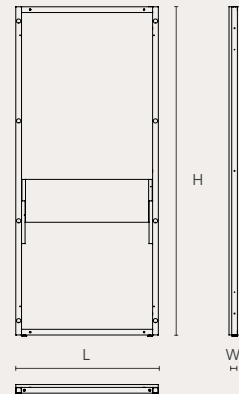

Dimensions (LxWxH)

500/750/1000/1200/1300 x 59 x 2250

frame reinforcement 1 side - C

MODULAR WALL SYSTEM

Dimensions (LxWxH)

500/750/1000/1200/1300 x 59 x 2250

MODULAR WALL SYSTEM

frame two sides D

Dimensions (LxWxH)

500/750/1000/1200/1300 x 78 x 2250

MODULAR WALL SYSTEM

frame reinforcement 2 sides - E

Dimensions (LxWxH)

500/750/1000/1200/1300 x 78 x 2250

MODULAR WALL SYSTEM

slotted wall F

Dimensions (LxWxH)

ml x ml x 100

sides I

MODULAR WALL SYSTEM

Dimensions (LxWxH)

140/90 x 30 x 2250

MODULAR WALL SYSTEM

image panel J

Dimensions (LxWxH)

1082x1077x2017

1925x1005 panel

White

Iron

Anthracite

Black