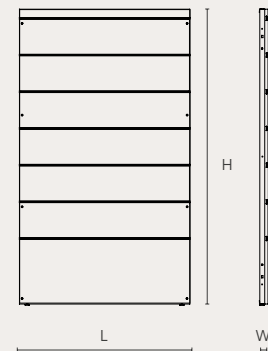

Dimensions (LxWxH)

500/750/1000/1200/1300 x 59 x 2250

frame reinforcement 1 side - C

MODULAR WALL SYSTEM

Dimensions (LxWxH)

500/750/1000/1200/1300 x 59 x 2250

MODULAR WALL SYSTEM

frame two sides D

Dimensions (LxWxH)

500/750/1000/1200/1300 x 78 x 2250

MODULAR WALL SYSTEM

frame reinforcement 2 sides - E

Dimensions (LxWxH)

500/750/1000/1200/1300 x 78 x 2250

MODULAR WALL SYSTEM

slotted wall F

Dimensions (LxWxH)

500/750/1000/1200/1300 x 59/78 x 2250

stage G

MODULAR WALL SYSTEM

Dimensions (LxWxH)

500/750/1000/1200/1300x1000/1000 x 100

skirting H

MODULAR WALL SYSTEM

Dimensions (LxWxH)

1082x1077x2017

1925x1005 panel

White

Iron

Anthracite

Black