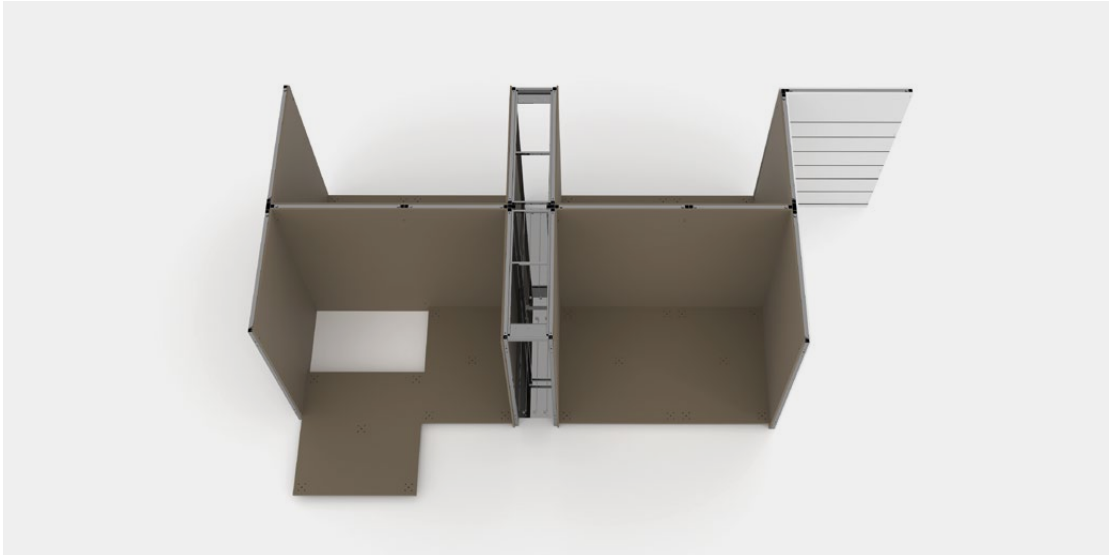

MEKANO

Mekano

MEKANO

Mekano

① frames

A. junctions frames

B. frame 1 side

C. frame reinforcement

MEKANO

Mekano

② panels

D. frame 2 sides

E. frame reinforcement

F. slotted wall

MEKANO

Mekano

K. lacquered panel

L. standard setting

Juntions frames A

MODULAR WALL SYSTEM

Dimensions (LxWxH)

60/80x40x2250

Frame one side B

MODULAR WALL SYSTEM

Dimensions (LxWxH)

1082x1077x2017

1925x1005 panel

White

Iron

Anthracite

Black