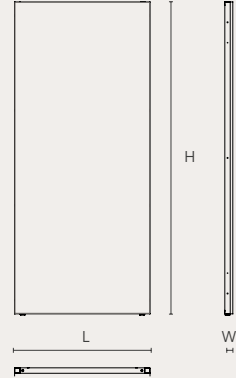

Dimensions (LxWxH)

ml x ml x 100

sides I

MODULAR WALL SYSTEM

Dimensions (LxWxH)

140/90 x 30 x 2250

MODULAR WALL SYSTEM

image panel J

Dimensions (LxWxH)

500/750/1000/1200/1300 x 59/78 x 2250

White

Iron

Anthracite

Black

MODULAR WALL SYSTEM

lacquered panel K

Dimensions (LxWxH)

500/750/1000/1200/1300 x 59/78 x 2250

White

Iron

Anthracite

Black

MODULAR WALL SYSTEM

standard standard setting - L

Dimensions (LxWxH)

1082x1077x2017

1925x1005 panel

White

Iron

Anthracite

Black