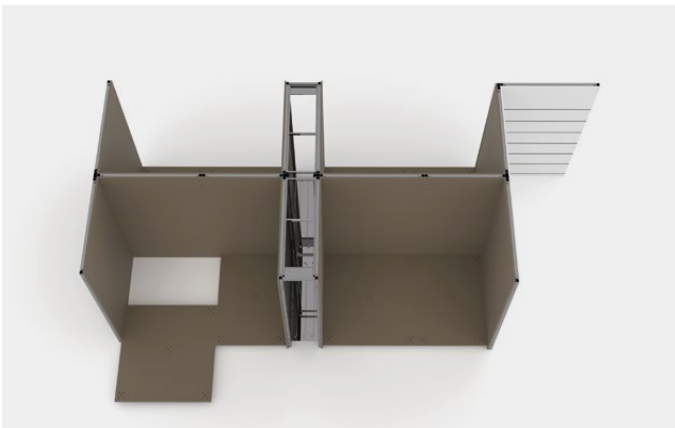

MEKANO

Mekano

MEKANO

Mekano

① frames

A. junctions frames

B. frame 1 side

C. frame reinforcement

MEKANO

Mekano

② panels

D. frame 2 sides

E. frame reinforcement

F. slotted wall

MEKANO

Mekano

K. lacquered panel

L. standard setting

Juntions frames A

MODULAR WALL SYSTEM

Dimensions (LxWxH)

60/80x40x2250

Frame one side B

MODULAR WALL SYSTEM

Dimensions (LxWxH)

1082x1077x2017

1925x1005 panel

White

Iron

Anthracite

Black