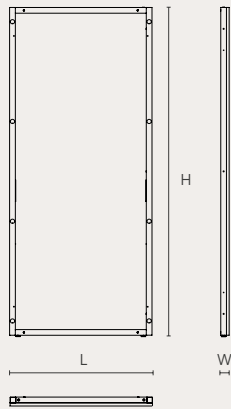

K. lacquered panel

L. standard setting

Juntions frames A

MODULAR WALL SYSTEM

Dimensions (LxWxH)

60/80x40x2250

Frame one side B

MODULAR WALL SYSTEM

Dimensions (LxWxH)

500/750/1000/1200/1300 x 59 x 2250

frame reinforcement 1 side - C

MODULAR WALL SYSTEM

Dimensions (LxWxH)

500/750/1000/1200/1300 x 59 x 2250

MODULAR WALL SYSTEM

frame two sides D

Dimensions (LxWxH)

500/750/1000/1200/1300 x 78 x 2250

MODULAR WALL SYSTEM

frame reinforcement 2 sides - E

Dimensions (LxWxH)

500/750/1000/1200/1300 x 78 x 2250

MODULAR WALL SYSTEM

slotted wall F

Dimensions (LxWxH)

1082x1077x2017

1925x1005 panel

White

Iron

Anthracite

Black