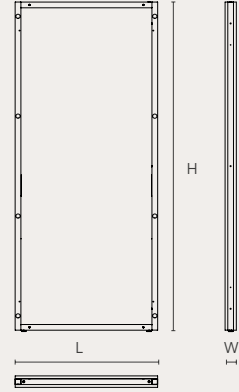

K. lacquered panel

L. standard setting

Juntions frames A

MODULAR WALL SYSTEM

Dimensions (LxWxH)

60/80x40x2250

Frame one side B

MODULAR WALL SYSTEM

Dimensions (LxWxH)

500/750/1000/1200/1300 x 59 x 2250

frame reinforcement 1 side - C

MODULAR WALL SYSTEM

Dimensions (LxWxH)

500/750/1000/1200/1300 x 59 x 2250

MODULAR WALL SYSTEM

frame two sides D

Dimensions (LxWxH)

500/750/1000/1200/1300 x 78 x 2250

MODULAR WALL SYSTEM

frame reinforcement 2 sides - E

Dimensions (LxWxH)

500/750/1000/1200/1300 x 78 x 2250

MODULAR WALL SYSTEM

slotted wall F

Dimensions (LxWxH)

1082x1077x2017

1925x1005 panel

White

Iron

Anthracite

Black