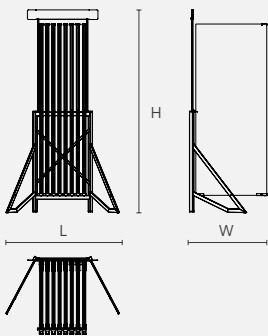

PROMOTIONAL DISPLAYS

Minilibro paris

8 PANELS | 2 FACES. 8 PANELES | 2 CARAS

PANEL SIZE. TAMAÑO PANEL (mm)
1800x750 Customized. Personalizable

Panels size (mm)	Dimensions (LxWxH)	Packaging (LxWxH)	Weight (kg)
1800x750*	1200x817x2116	1322x722x322	50