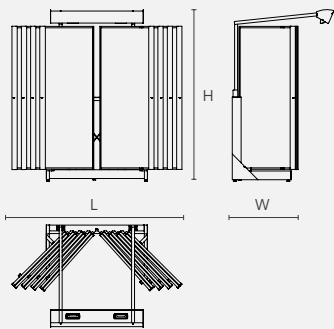

PROJECT DISPLAYS

Quadra

8 PANELS | 2 SIDES . 8 PANELES | 2 CARAS

PANEL SIZE. TAMAÑO PANEL (mm)
1925x1005

Panels size (mm)	Dimensions (LxWxH)	Packaging (LxWxH)	Weight (kg)
1925x1005	2318x897x2322	-	-