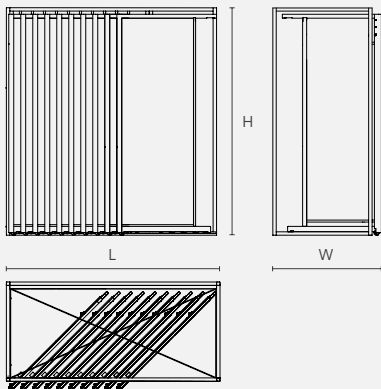

PROJECT DISPLAYS

Salerno

10 PANELS. 10 PANELES

PANEL SIZE. TAMAÑO PANEL (mm)

2400x1205 | 2090x1205 | 2010x1005 | 1925x1005

Panels size (mm)	Dimensions (LxWxH)	Packaging (LxWxH)	Weight (kg)
2400x1205	2617x1130x2601	-	-
2090x1205	2617x1130x2291	-	-
2010x1005	2473x988x2211	-	-
1925x1005	2473x988x2126	-	-