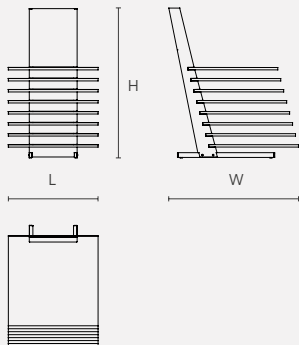

PROMOTIONAL DISPLAYS

Scala

8 PIECES. 8 PIEZAS

PIECE SIZE. TAMAÑO PIEZA (mm)
750x750 Customized. Personalizable

Piece size (mm)	Dimensions (LxWxH)	Packaging (LxWxH)	Weight (kg)
750x750*	750x813x1300	-	-

* Customized