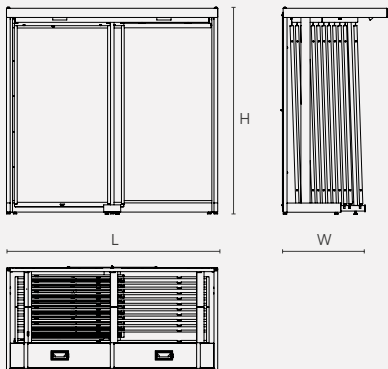

PROJECT DISPLAYS

Verdi

12+2 PANELS. 12+2 PANELES

PANEL SIZE. TAMAÑO PANEL (mm)

2400x1205 | 2090x1205 | 2010x1005 | 1925x1005

Panels size (mm)	Dimensions (LxWxH)	Packaging (LxWxH)	Weight (kg)
2400x1205	2690x1156x2716	-	-
2090x1205	2690x1156x2406	-	-
2010x1005	2290x1156x2326	-	-
1925x1005	2290x1156x2241	2358x919x1305	-